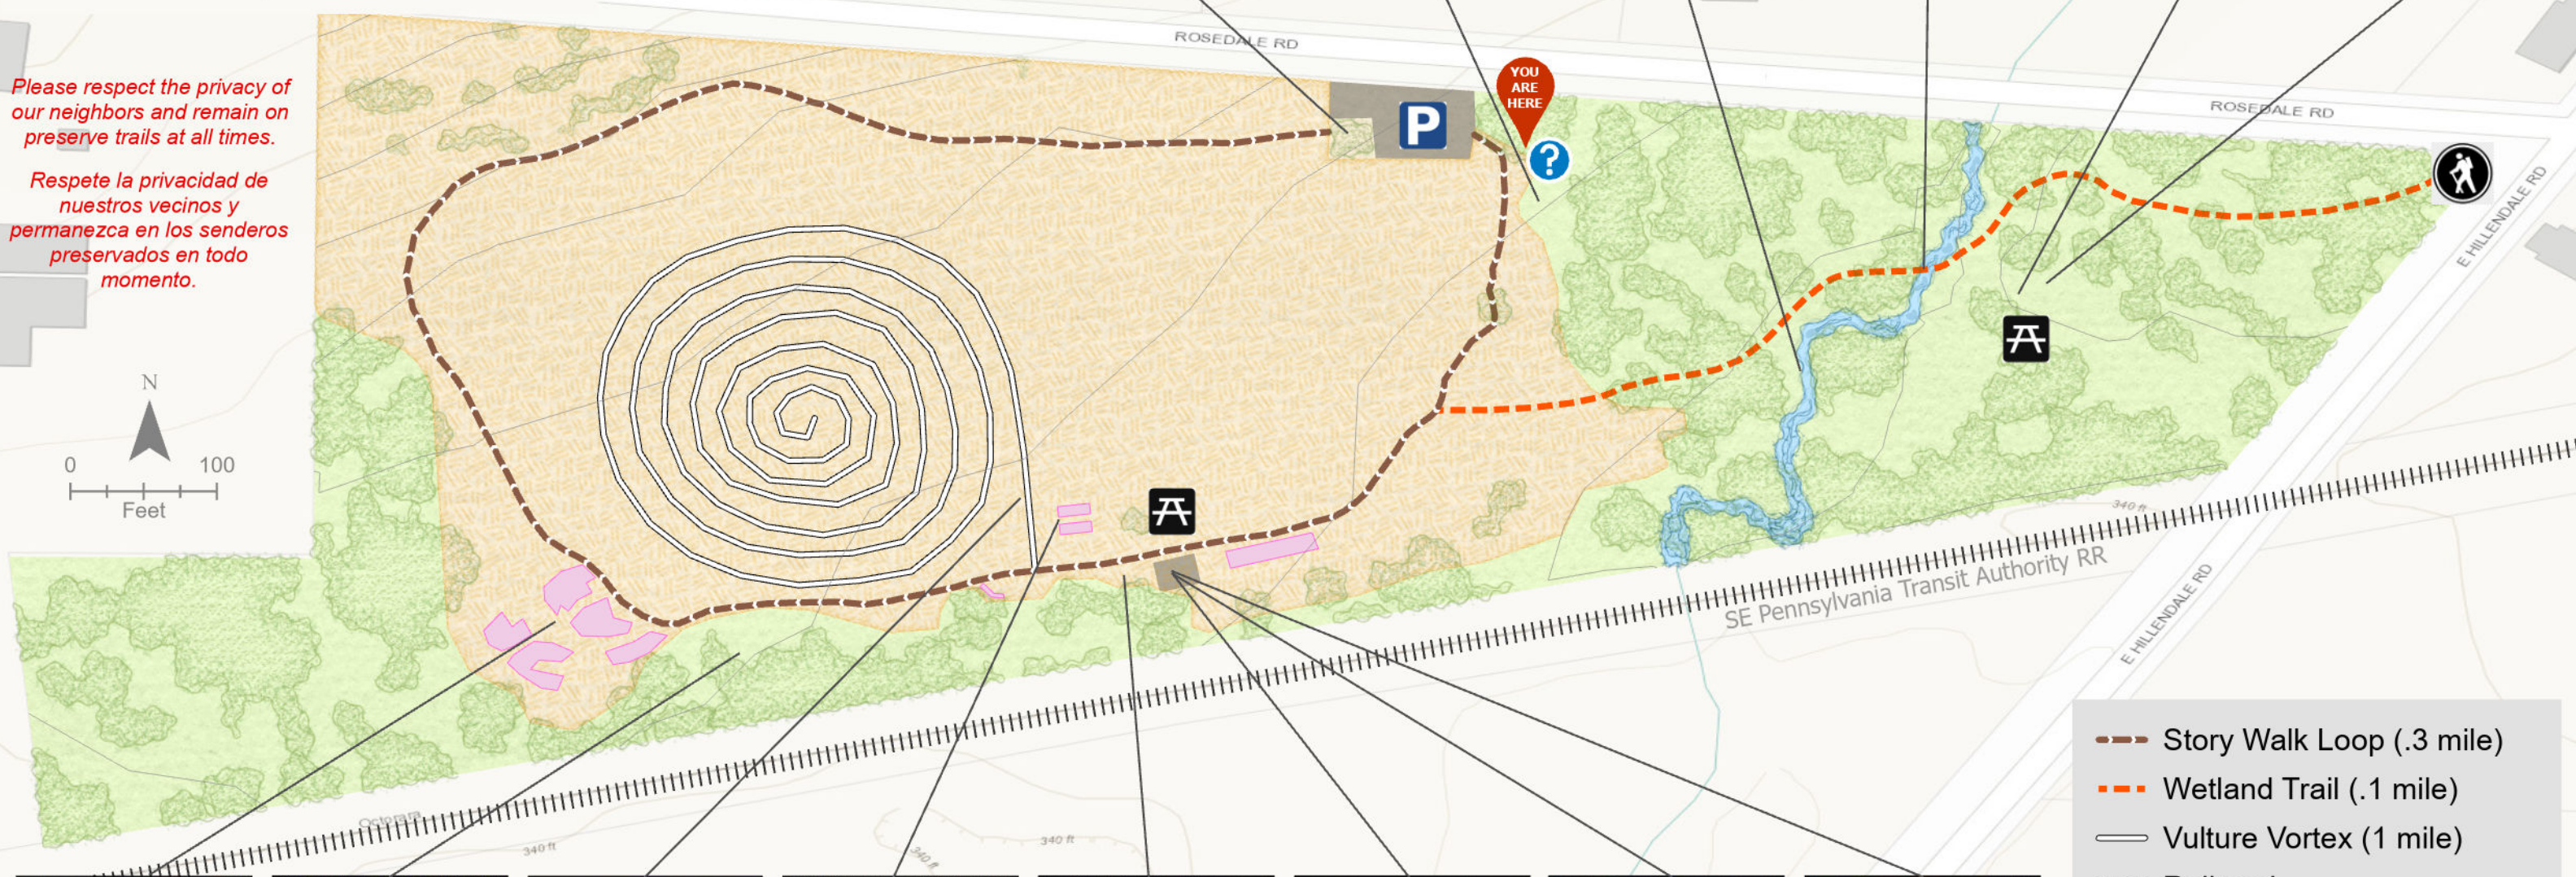

New Leaf Sensory Garden

776 Rosedale Road | Kennett Square, PA | 19348

Map created by and for Brandywine Red Clay Alliance (BRC).
Map not to be used for engineering purposes.
Basemap courtesy of ESRI.
April 2024

Please respect the privacy of our neighbors and remain on preserve trails at all times.

Respete la privacidad de nuestros vecinos y permanezca en los senderos preservados en todo momento.

- Story Walk Loop (.3 mile)
- Wetland Trail (.1 mile)
- Vulture Vortex (1 mile)
- Railroad
- Stream
- Meadow
- Woodland
- Flower Bed