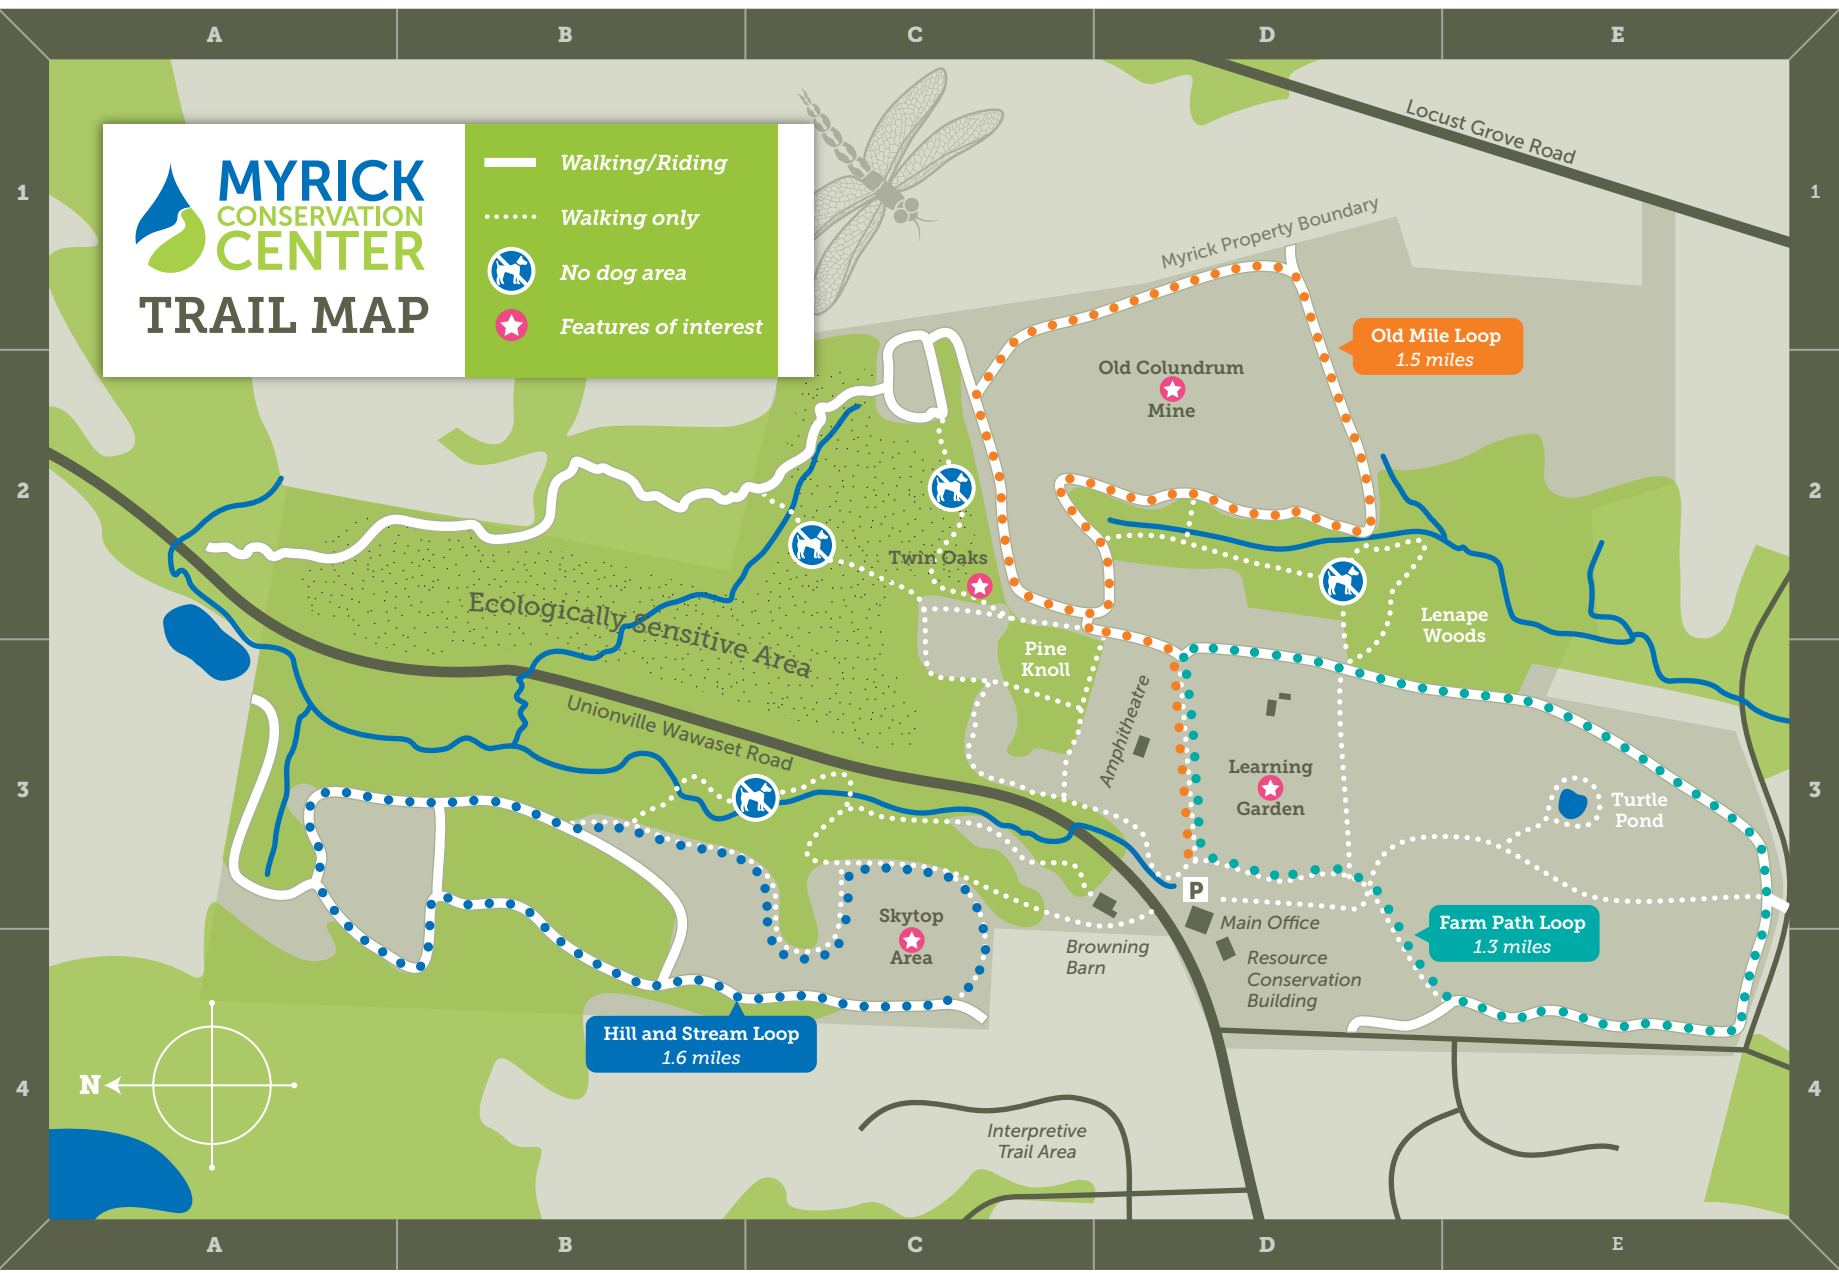

MYRICK
CONSERVATION
CENTER
TRAIL MAP

-  Walking/Riding
-  Walking only
-  No dog area
-  Features of interest

Old Mile Loop
1.5 miles

Farm Path Loop
1.3 miles

Hill and Stream Loop
1.6 miles